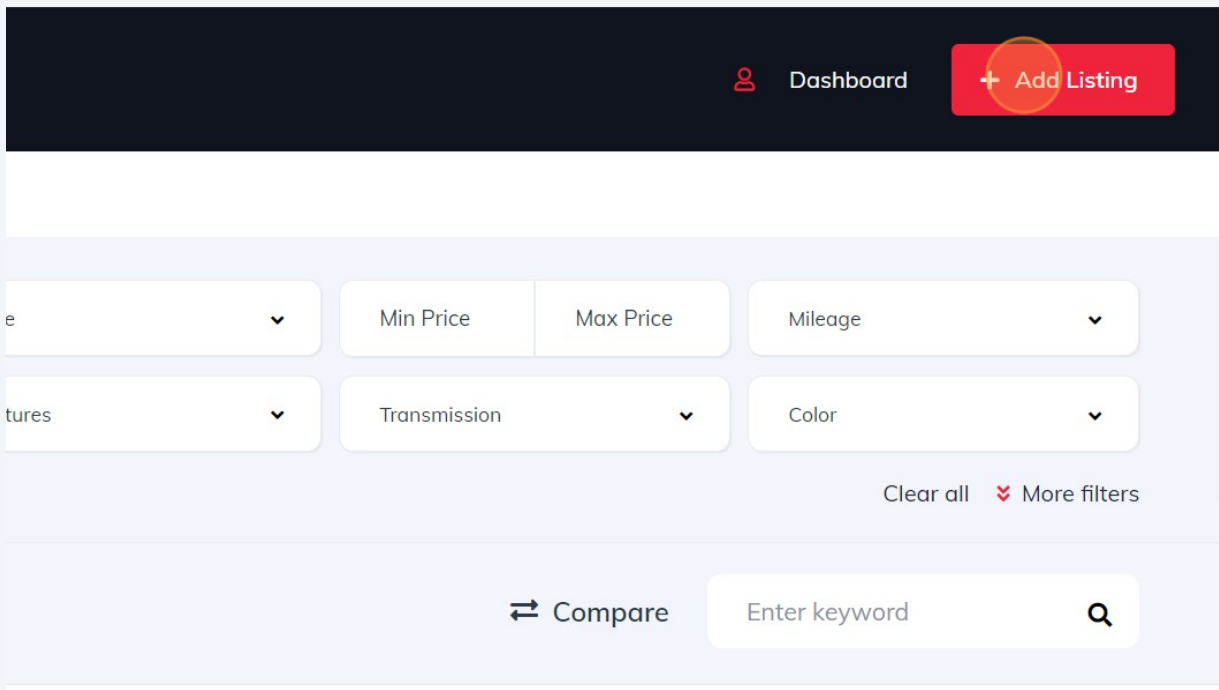

How to Add a Listing on Alpha Motorsport's Scribe[®] Website

1 Navigate to <https://www.alpha-motorsport.com/search/>

2 Click "Add Listing"

3 Click the "Listing Title" field.

19

Add Listing

Fav

Listing Title *

4

Doors VIN

5-door

17 Click the "Mileage" field.

The screenshot shows a car listing form with the following fields and values:

- No options
- 4500
- Drive Type: Rear Wheel Drive
- Transmission: Automatic
- Mileage: 45000 miles (highlighted with an orange circle)
- Engine Size: 40.0 L
- Color: White
- Doors: 5-door
- Description: (Rich text editor with icons for bold, italic, underline, text color, list, link, etc.)

Toolbar: List, Undo, Redo, Link, Share

20 Click this search field.

Drive Type: Rear Wheel Drive

Transmission: Automatic

Mileage: 45000 miles

Engine Size: 40.0

Color: White

Doors: 5-door

Description:

Search field (highlighted with a blue circle)

Toolbar: Bold, Italic, Underline, Link, List, Undo, Redo, Link, Share

21 Click this search field.

Drive Type	Transmission	Fuel Type
Rear Wheel Drive ×	Automatic ×	Petrol
Mileage	Engine Size	Cylinders
45000 miles	40.0 L	4
Color	Doors	VIN
White × Brown Gold Green Grey	5-door ×	